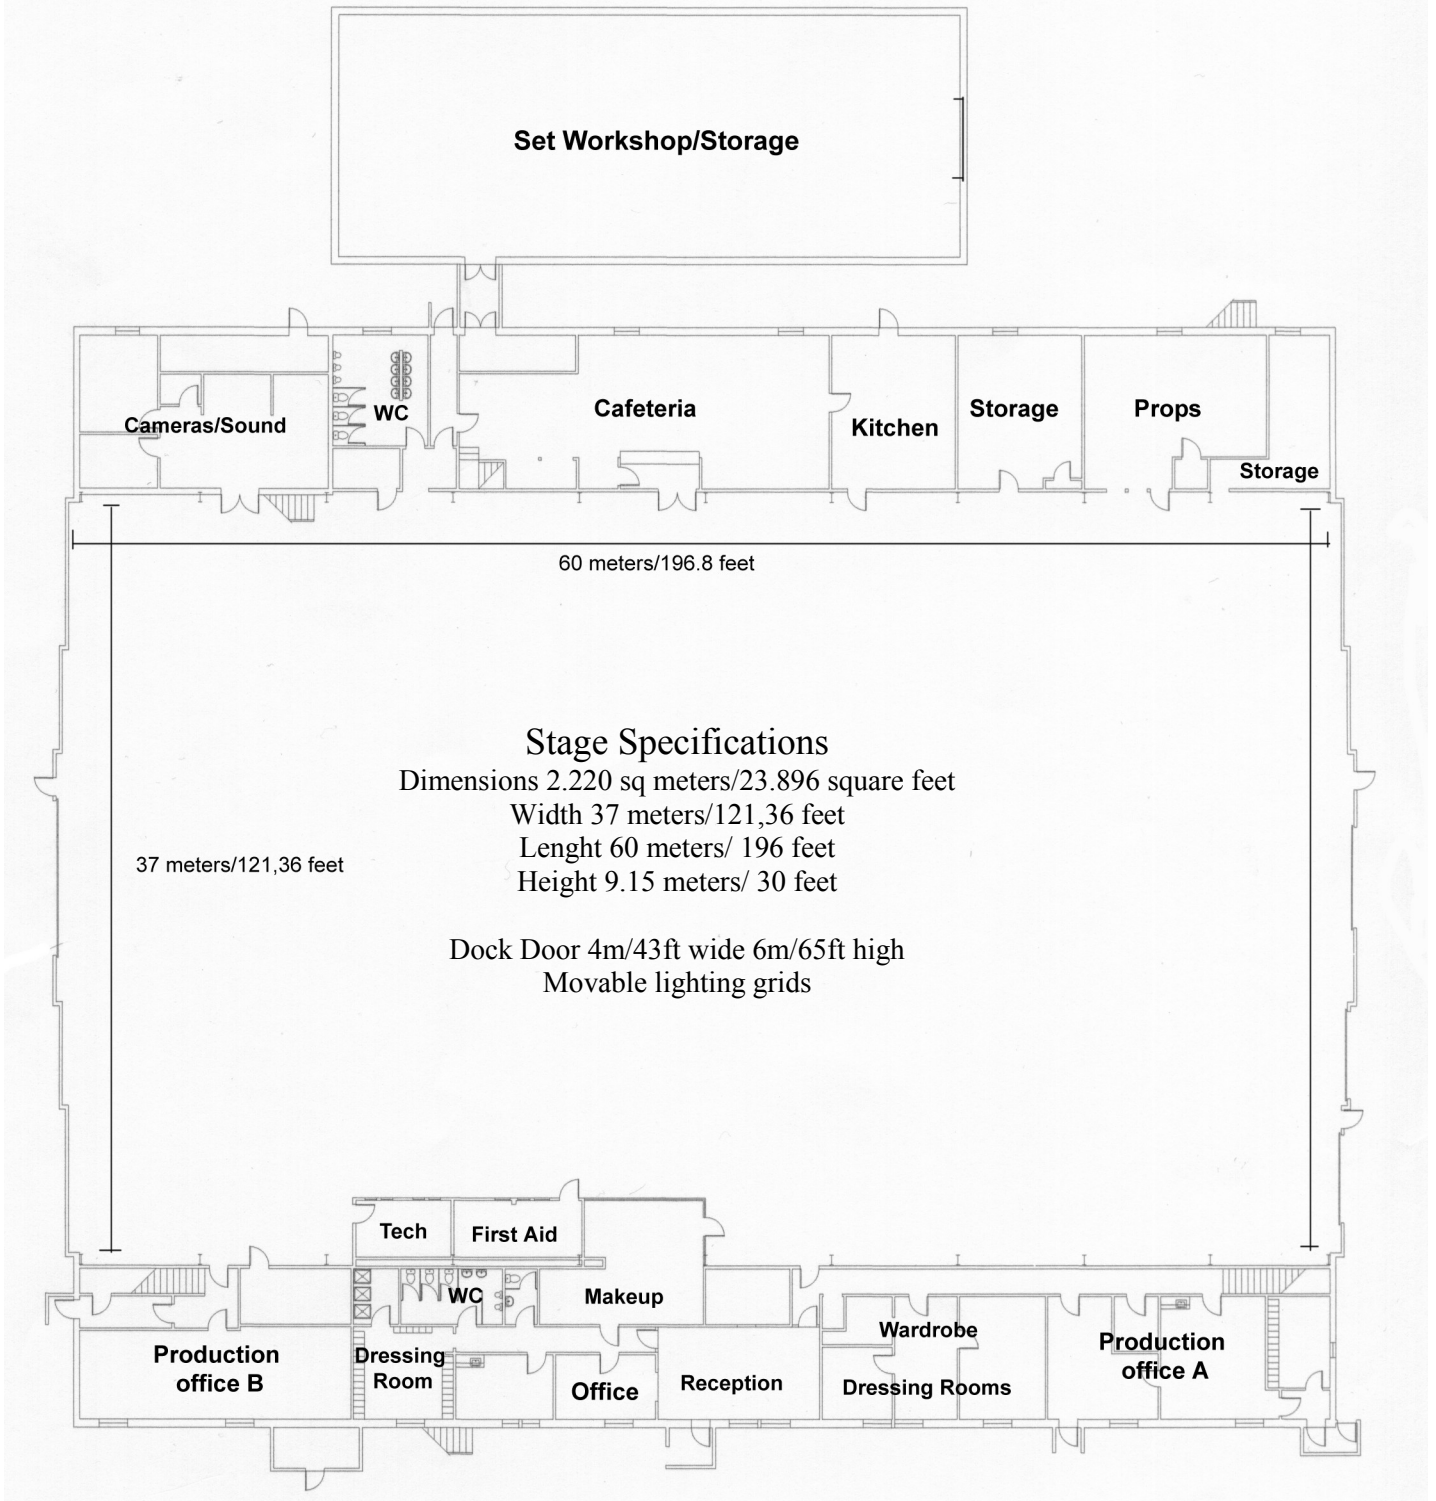

ATLANTIC STUDIOS

FLOOR PLAN, FACILITIES AND SPECIFICATIONS

Facilities in Studio

- Wardrobe and dressing rooms on first floor
- Camera and tech support rooms on first floor
- Cafeteria on first floor
- Offices and post production facilities on first and second floor.
- Storage rooms and workshop on first floor.